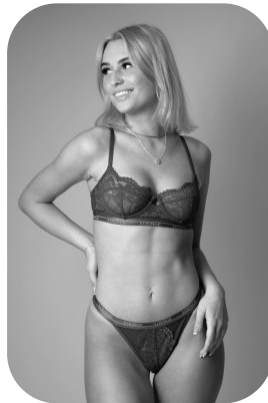

Ellie May Oakes

Age: 16-20	Height: 5ft6inch	Eye Colour: Blue	Accent: London
Gender:F	Weight: 60kg	Waist: 25	Bust: 32
Location: London	Shoe Size: 5	Hips: 37	
Drives: Yes	Hair Color: Blonde		

Talents
COMMERCIAL MODELS